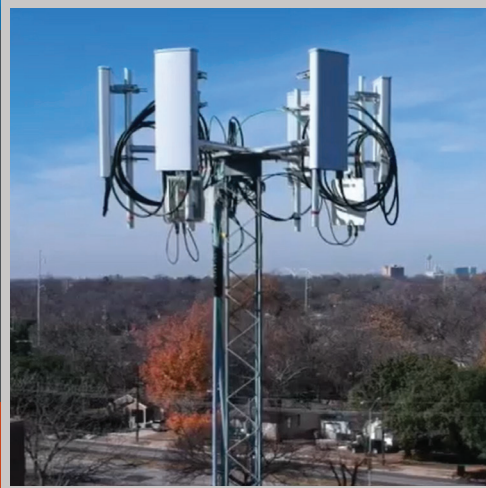

BEARCOM PRIVATE LTE NETWORK SOLUTIONS FOR SCHOOLS

FOR CONNECTIVITY AND SECURITY ON AND OFF CAMPUS

BEARCOM IS YOUR ONE-STOP SHOP FOR VOICE, VIDEO, AND DATA SOLUTIONS