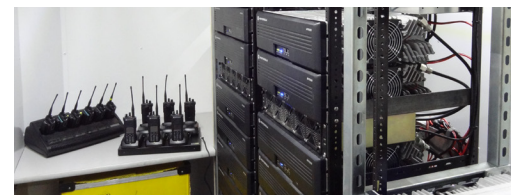

BEARCOM EVENT VEHICLE (BEV)

The BEV is a 26-foot box truck that supports mega-events as a fully-integrated two-way radio equipment network platform that is customized to fit customer needs. The vehicle includes an 80-foot pneumatic telescoping antenna mast for superior site coverage and supports up to 24 repeaters.

BEARCOM CUBS

Our mobile equipment cabinets are a simple, affordable way to enhance communications across your site, facility, or complex.

ABOUT BEARCOM

BearCom is the largest value-added reseller in the world of Motorola Solutions two-way radio systems with 80 locations throughout North America. BearCom also offers technical expertise in Point-To-Point and Point-To-Multipoint networks, CCTV/process cameras, as well as complete system design and installation of Bi-Directional Amplifiers (BDA) and Distributed Antenna Systems (DAS). When working with BearCom, you're partnering with a wireless solutions provider who knows your vertical market, and provides the wireless voice and data solutions you need to be successful.